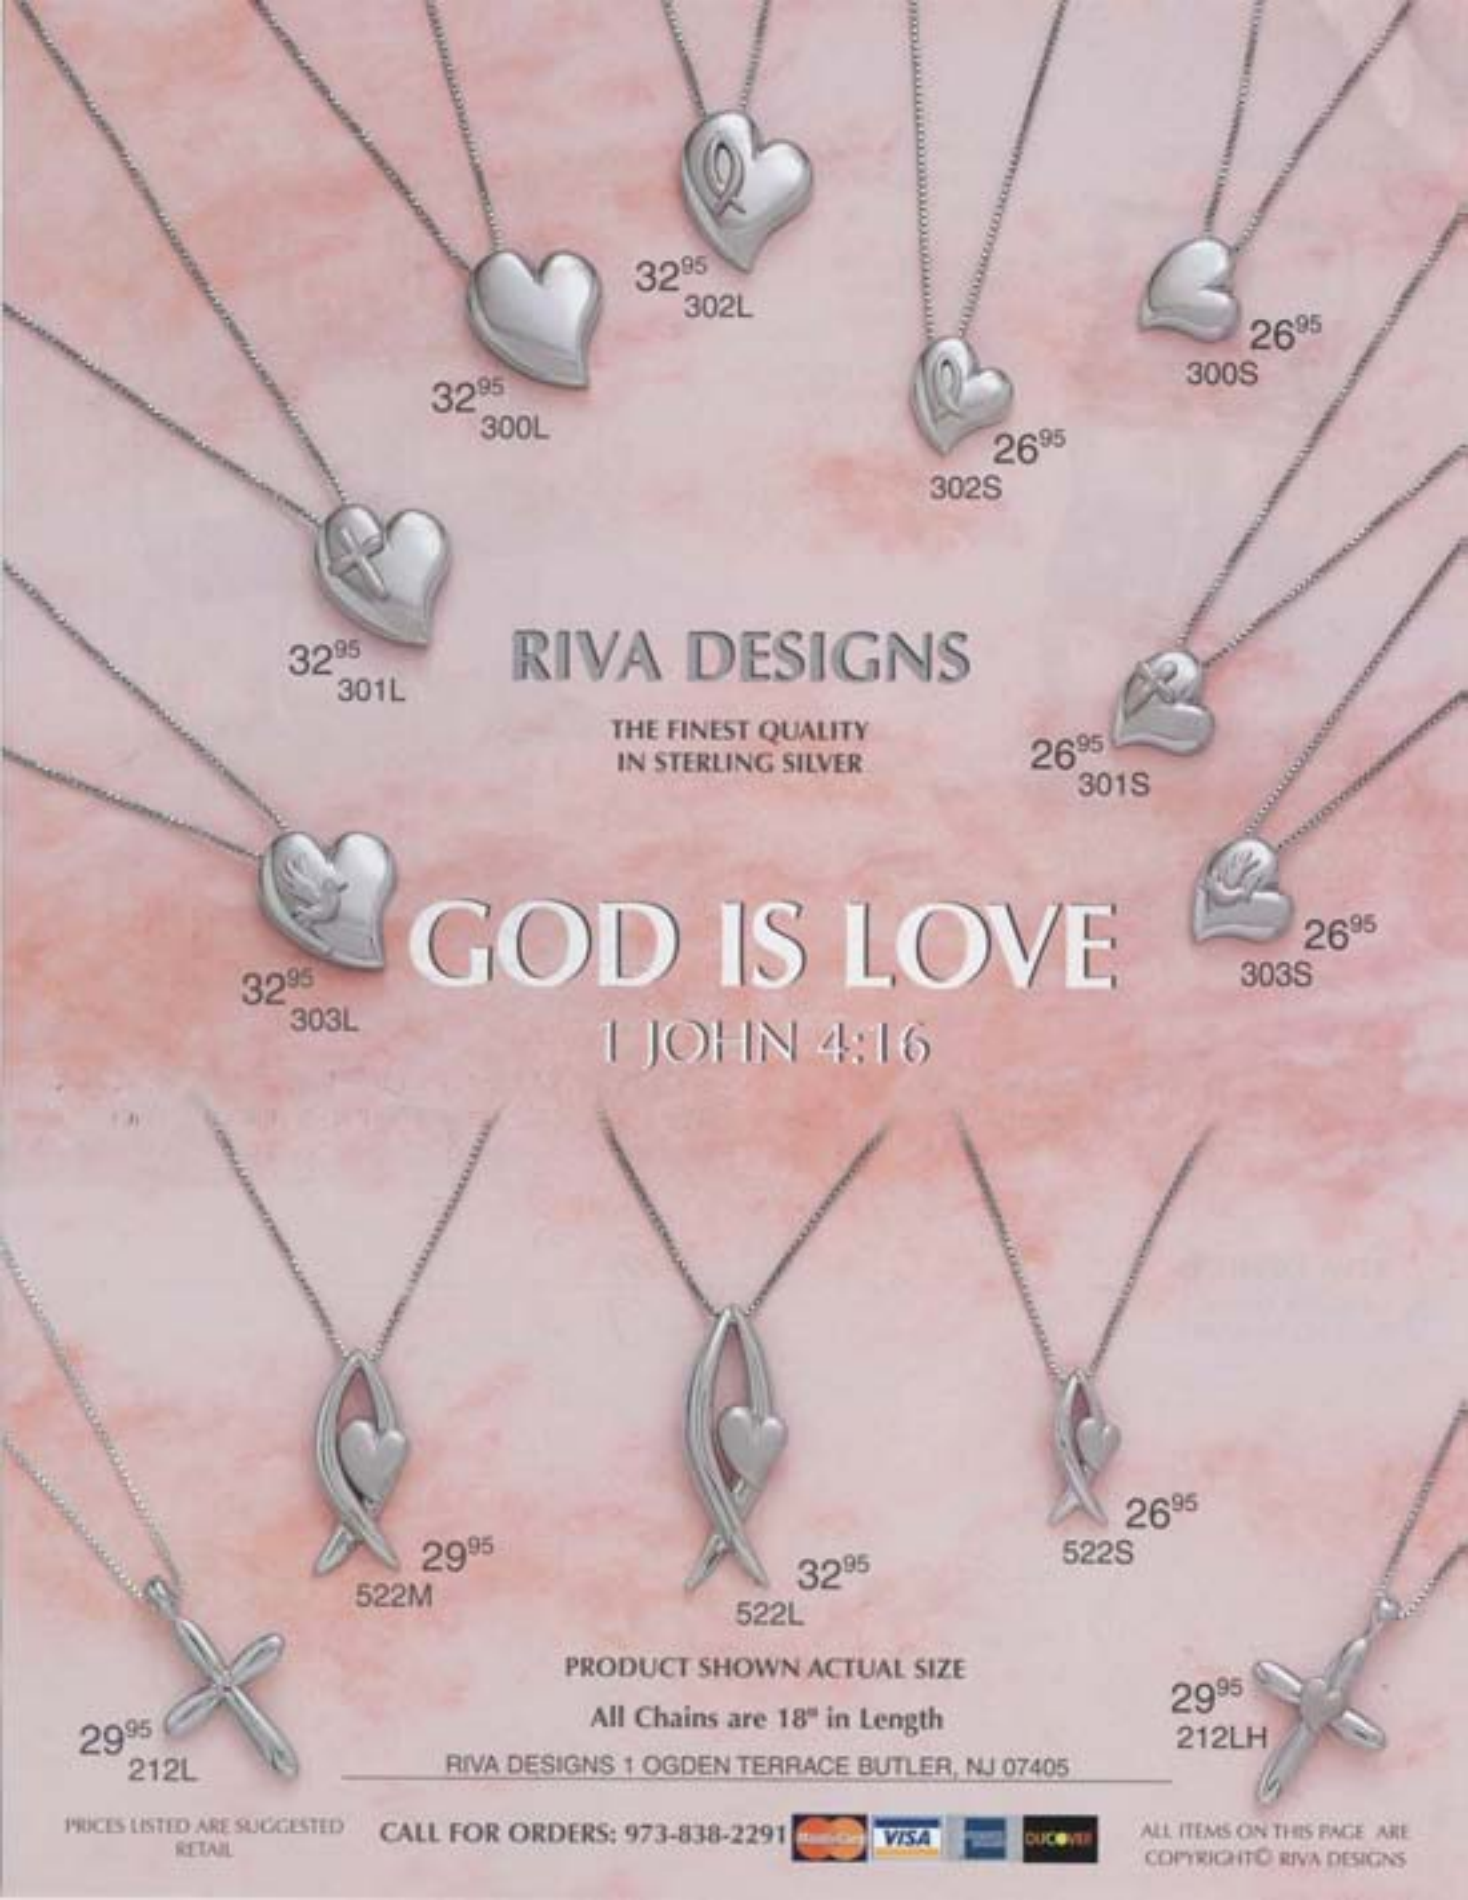

32⁹⁵
302L

32⁹⁵
300L

26⁹⁵
302S

26⁹⁵
300S

32⁹⁵
301L

RIVA DESIGNS

THE FINEST QUALITY
IN STERLING SILVER

26⁹⁵
301S

32⁹⁵
303L

GOD IS LOVE

I JOHN 4:16

26⁹⁵
303S

29⁹⁵
522M

32⁹⁵
522L

26⁹⁵
522S

29⁹⁵
212L

29⁹⁵
212LH

PRODUCT SHOWN ACTUAL SIZE

All Chains are 18" in Length

RIVA DESIGNS 1 OGDEN TERRACE BUTLER, NJ 07405

PRICES LISTED ARE SUGGESTED
RETAIL

CALL FOR ORDERS: 973-838-2291

ALL ITEMS ON THIS PAGE ARE
COPYRIGHT © RIVA DESIGNS